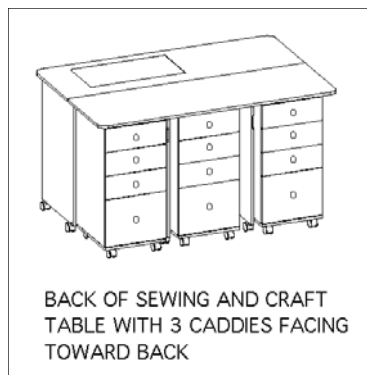

Sewing and Craft Caddie

New! This convenient rolling caddie adds extra storage to the PXD2400, PXD2600 or PXD2300; or is handy by itself. Fits with the Sewing and Craft Table (PXD2300) seven ways to create the ultimate in storage systems (see below).

- Size 15 1/4" W x 17 3/4" D x 33 5/8" H. Shipping weight 76 lbs
- Three small drawers and one large drawer on nylon rollers with stops
- Embossed melamine, mar-resistant surface
- Easy-roll lockable casters
- Completely assembled, just install casters and pulls