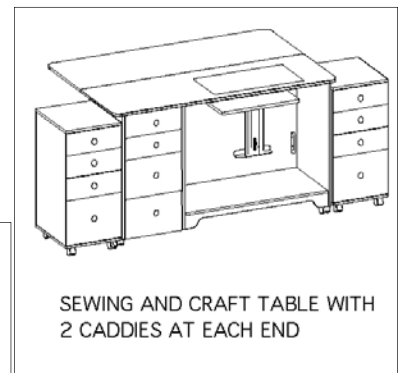

Sewing and Craft Caddie

New! This convenient rolling caddie adds extra storage to the PXD2400, PXD2600 or PXD2300; or is handy by itself. Fits with the Sewing and Craft Table (PXD2300) seven ways to create the ultimate in storage systems (see below).

- Size 15 1/4" W x 17 3/4" D x 33 5/8" H. Shipping weight 76 lbs
- Three small drawers and one large drawer on nylon rollers with stops
- Embossed melamine, mar-resistant surface
- Easy-roll lockable casters
- Completely assembled, just install casters and pulls